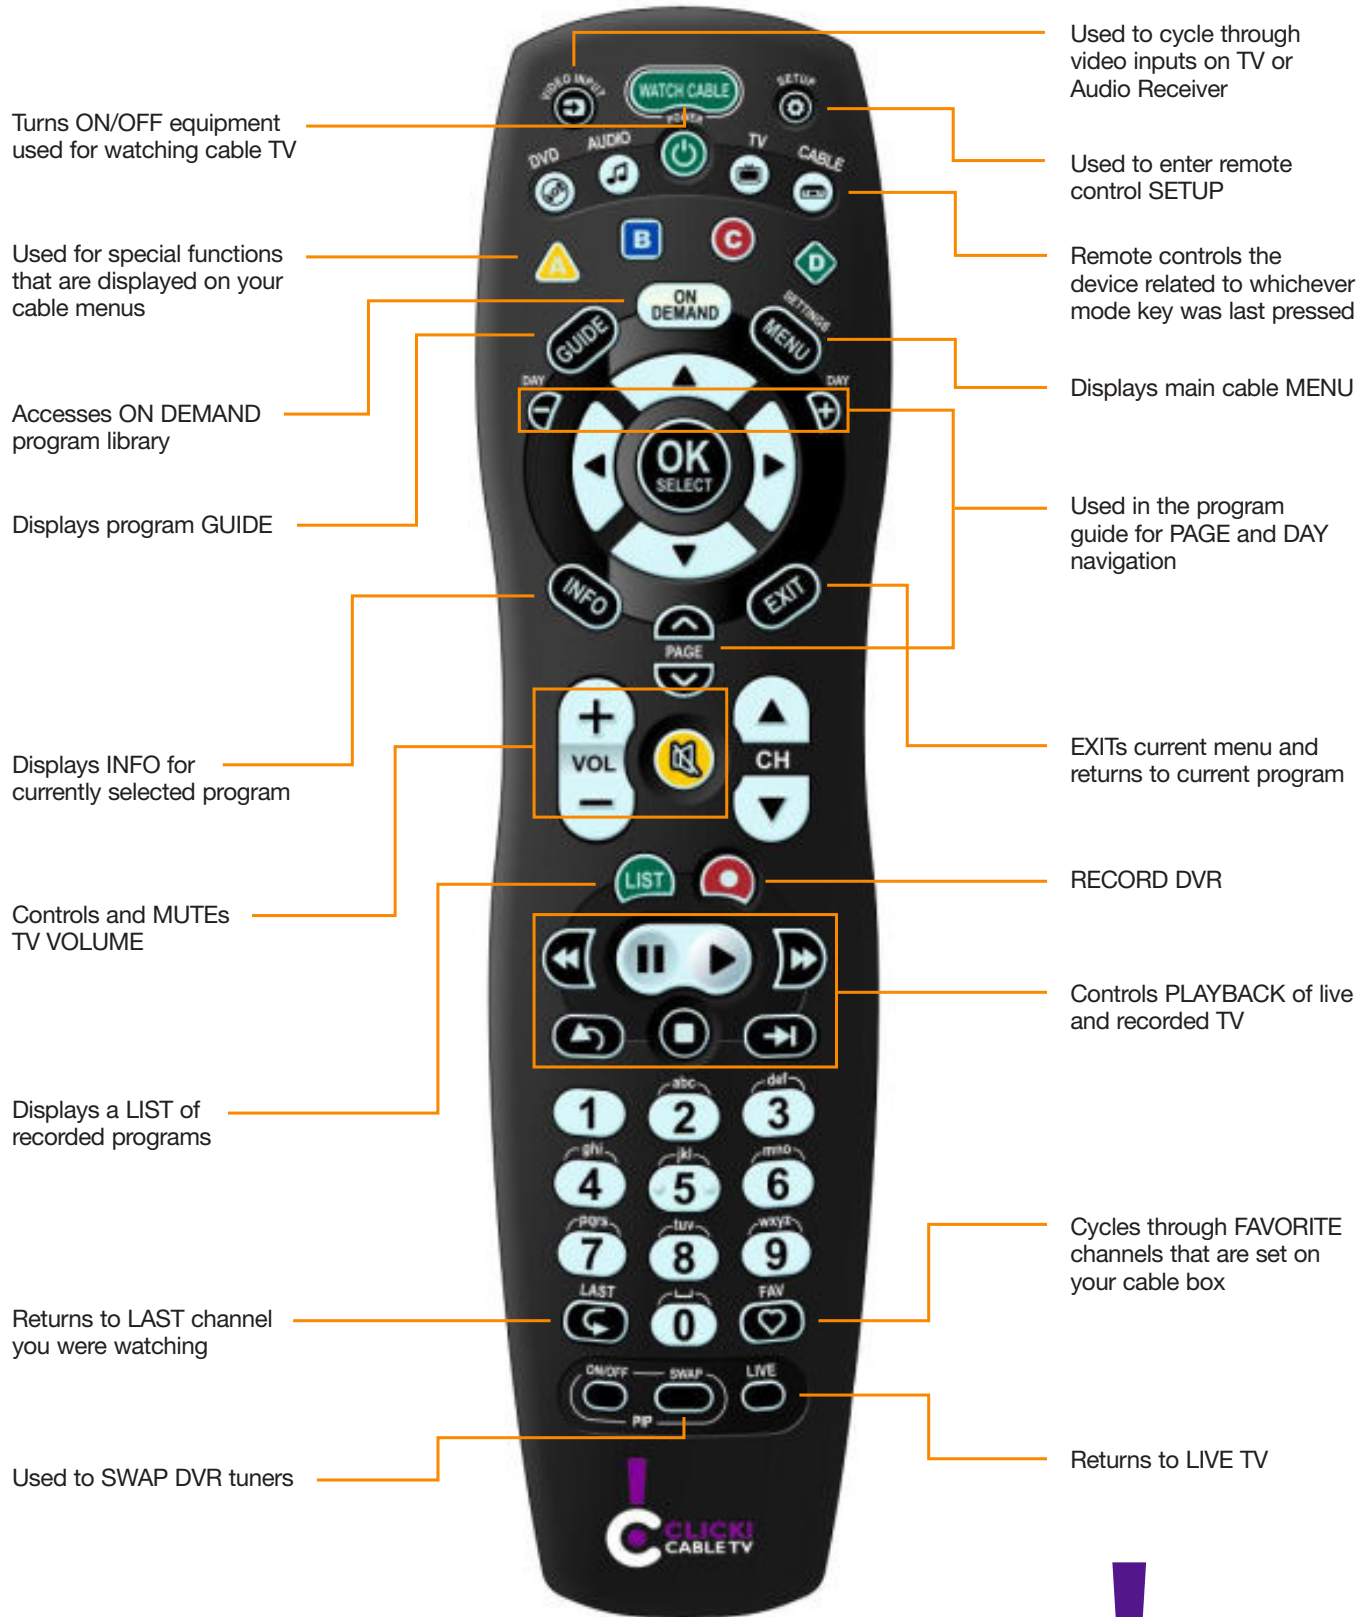

Remote Control

Note: Remote pictured may not reflect your actual remote. Basic functions should be the same.

(253) 502-8900

ClickCableTV.com